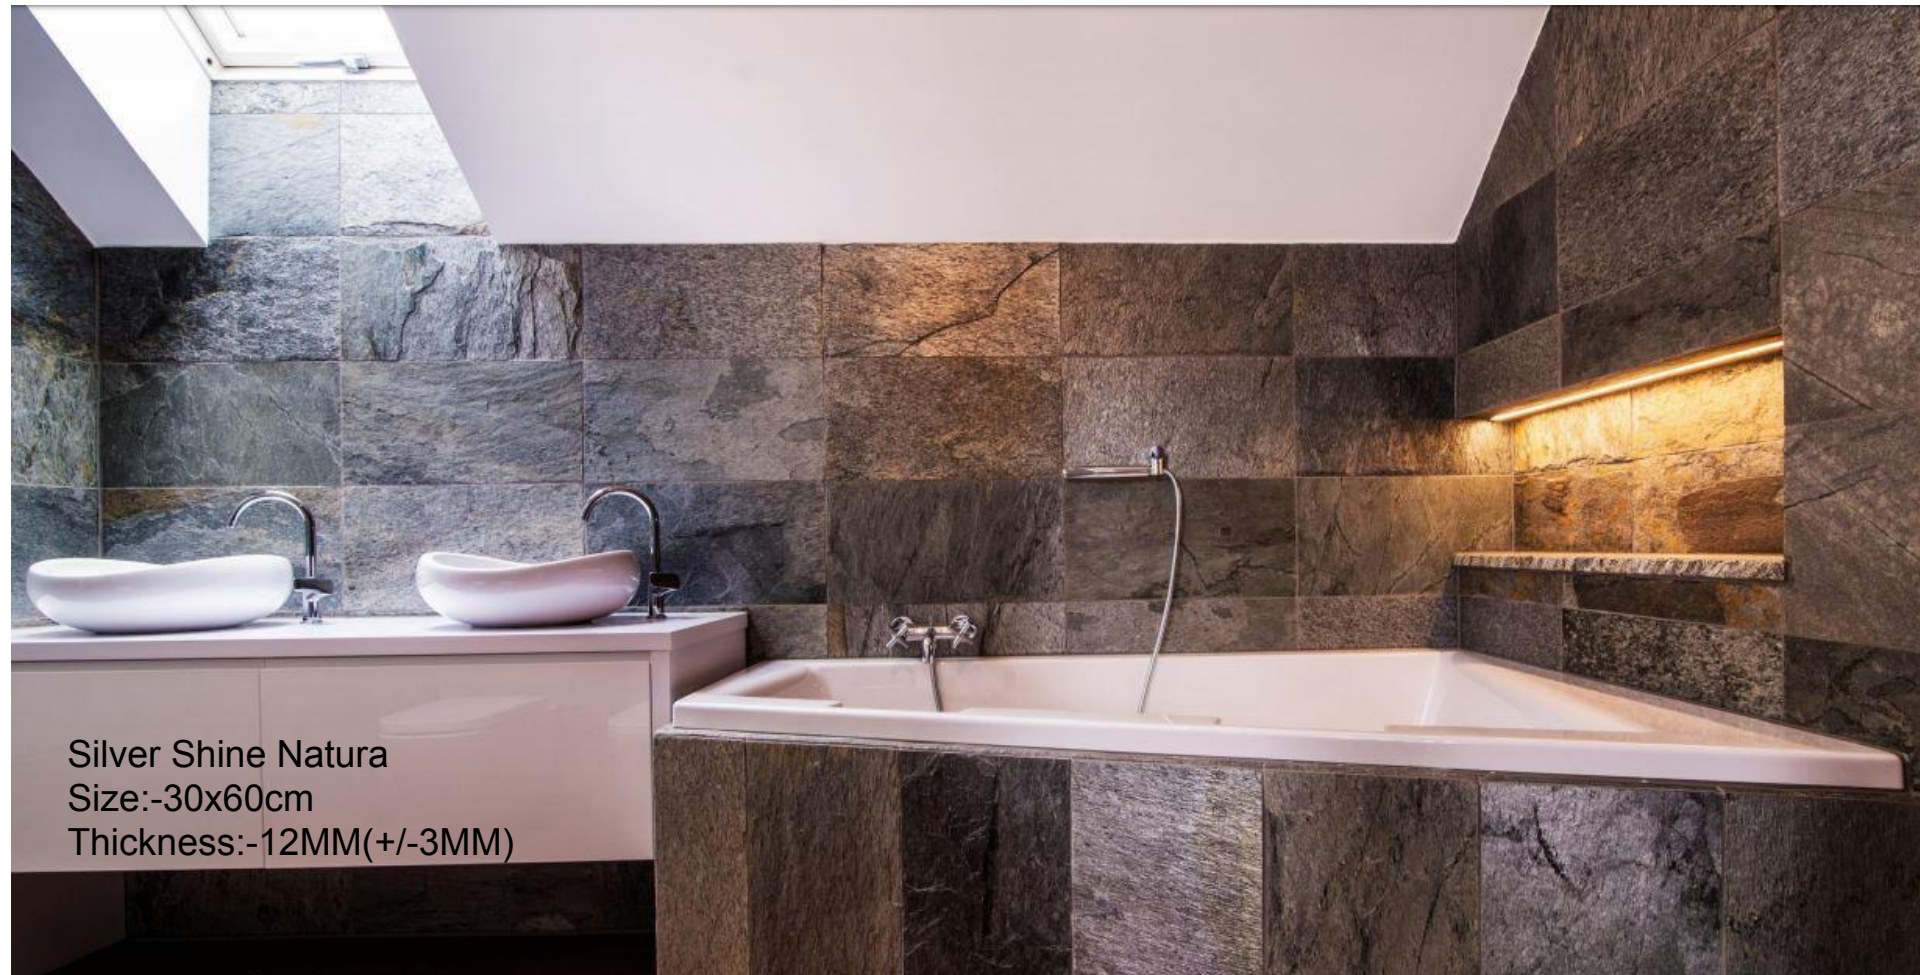

SILVER SHINE 30x30 Natural

NATURAL SILVER SHINE

SILVER SHINE 60x30 Natural

SILVER SHINE 30x30 Polish

POLISHED SILVER SHINE

SILVER SHINE 60x30 Polish

Silver Shine Natura
Size:-30x60cm
Thickness:-12MM(+/-3MM)