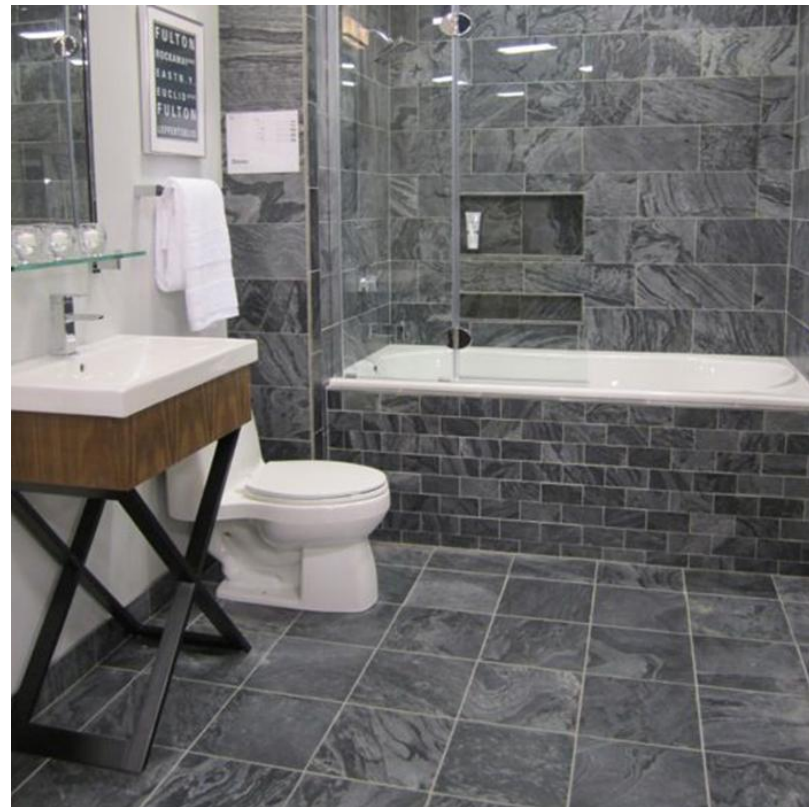

COPPER 60x30 Polish

Silver Grey Matrix as Elevation and Flooring

Elevation

Bathroom

Z
E
E
R
A

G
R
E
E
N

S
L
A
T
E

Z Green quartzite is a green slate with a lot of variation. Streaks in various shades like beige, buff, yellow and grey on its surface enhance its looks. Perfect for roofing, cladding, and flooring, this quartzite is widely used for exterior as well as interior applications. Saurabh Stone Industries is a certified supplier and manufacturer of quartzite products and it understands what is needed by quartzite tiles enthusiasts. Hence, the professional natural stone exporters overcome the expectations of all who are looking for special countertops