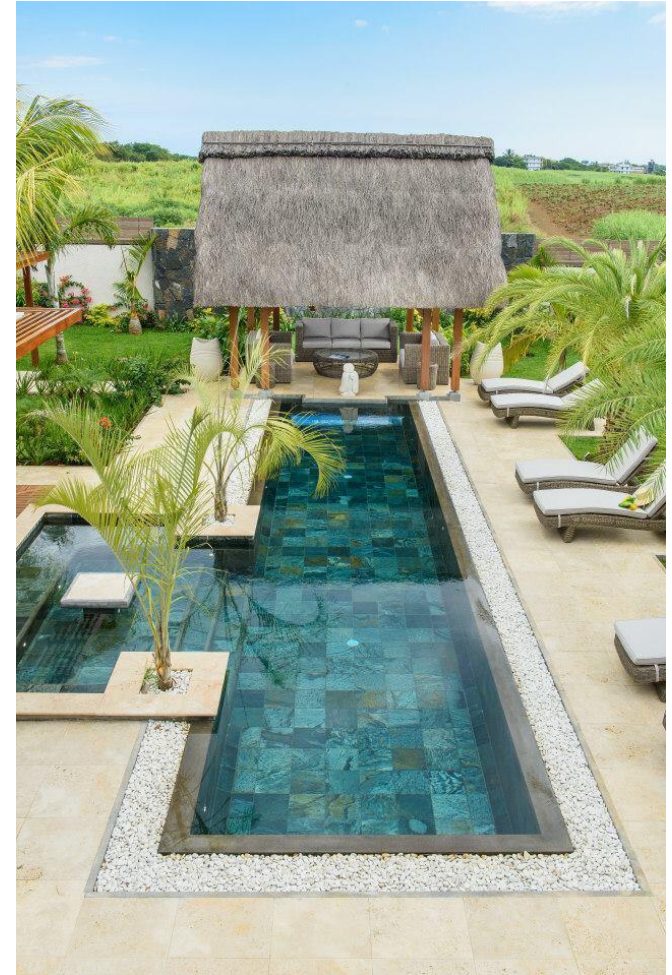

Available quartzite products Sizes

Tiles:-30 x 30, 60 x 30, 60 x 60 and 60 x 90 cm

Thickness 1 cm, 1.2 cm, 1.5 cm, 2 cm or 3 cm

Available quartzite finishes with edges

- Natural calibrated machine cut (MC)
- Polished calibrated machine cut (MC)
- Honed brushed calibrated machine cut (MC)
- Natural + brushed calibrated machine cut (MC)