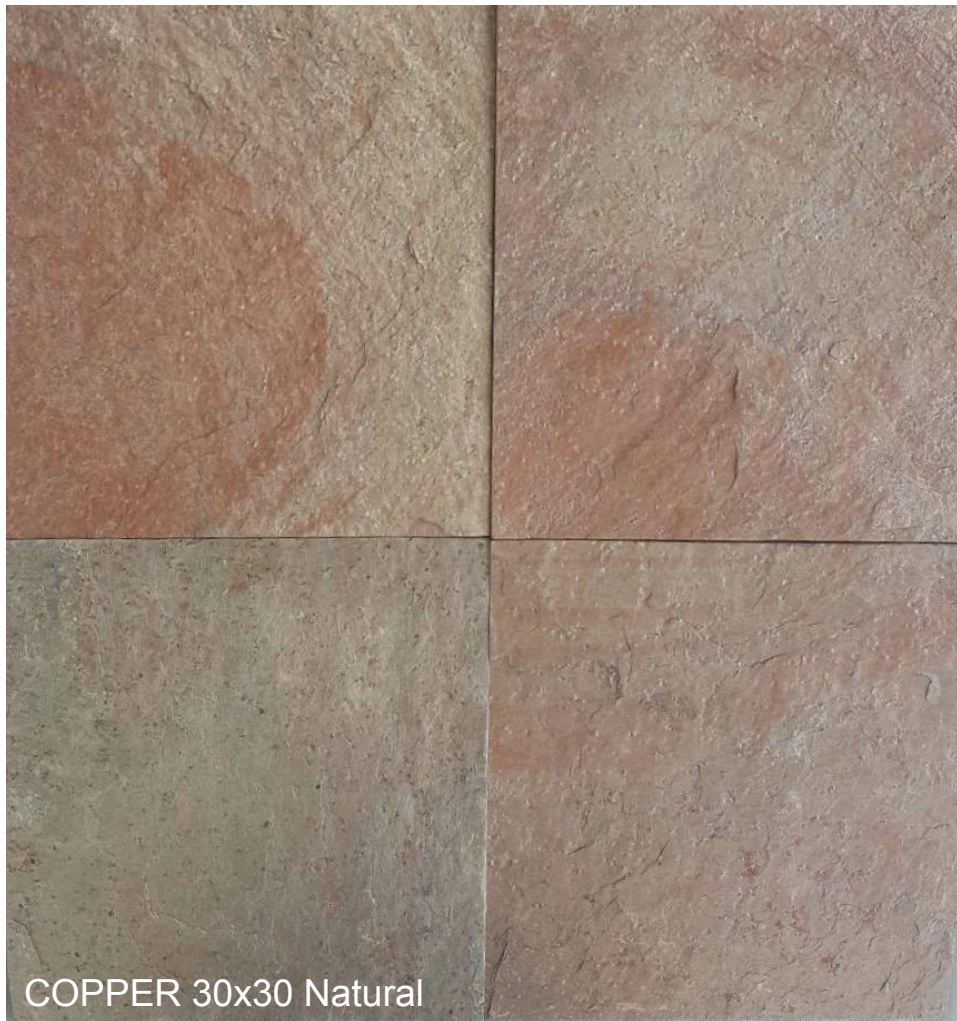

COPPER 30x30 Natural