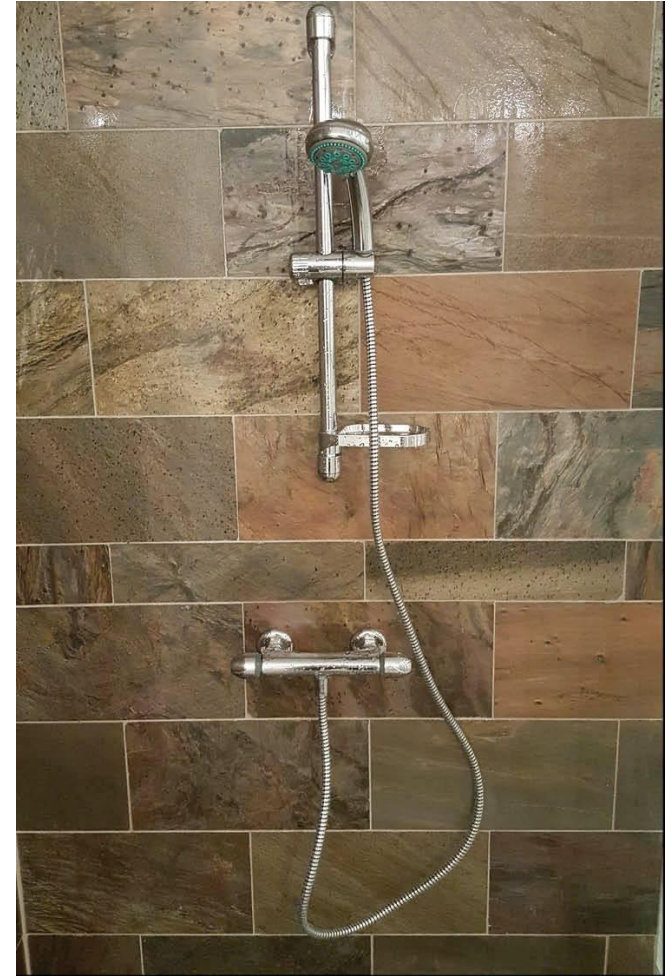

Available quartzite products Sizes

- Tiles: 30 x 30, 60 x 30, 60 x 60 and 60 x 90 cm with thickness 1 cm, 1.2 cm, 1.5 cm, 2 cm or 3 cm

Available quartzite finishes with edges

- Natural calibrated machine cut (MC)
- Polished calibrated machine cut (MC)
- Honed brushed calibrated machine cut (MC)
- Natural + brushed calibrated machine cut (MC)