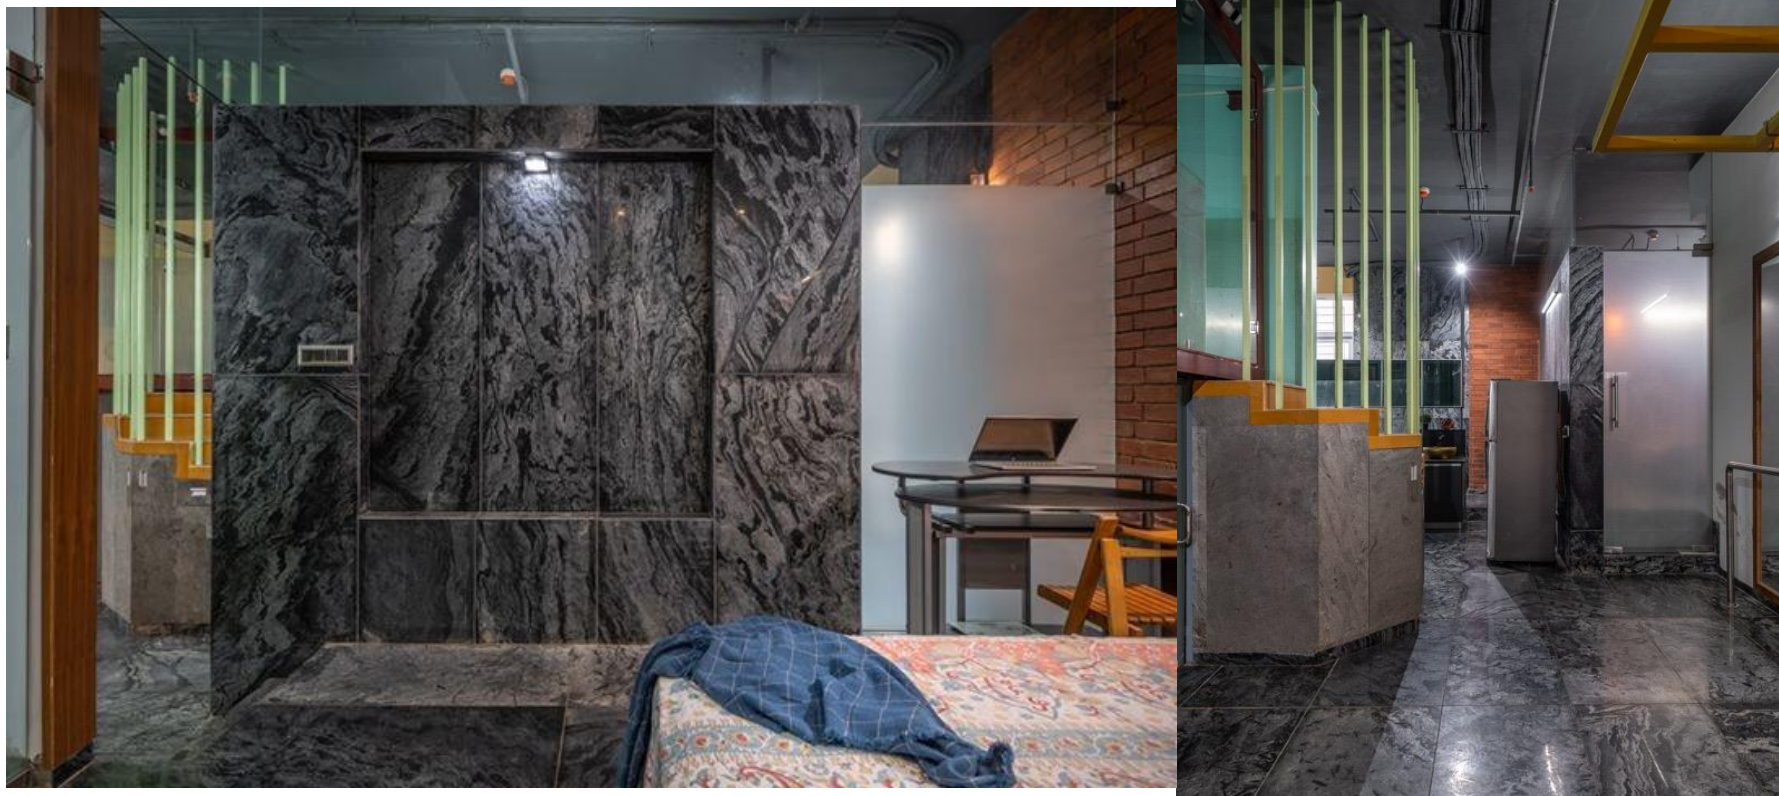

Elevation

Bathroom

Silver Grey Matrix as Elevation and Flooring