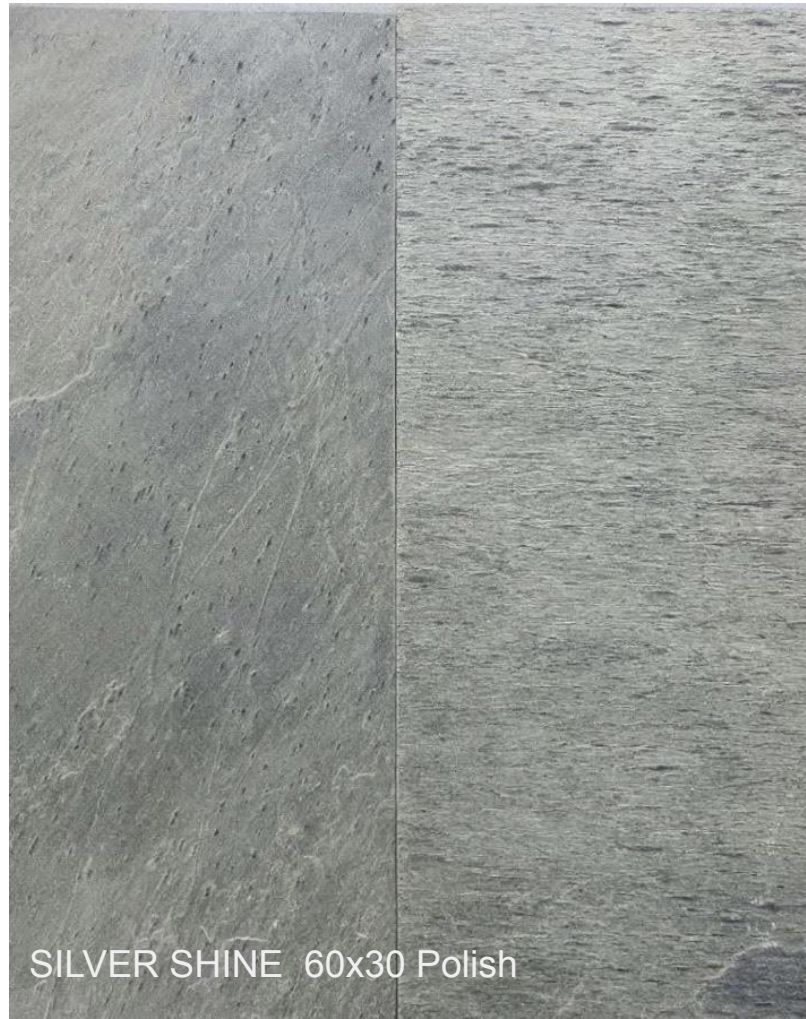

SILVER SHINE 30x30 Natural

NATURAL SILVER SHINE

SILVER SHINE 60x30 Natural

SILVER SHINE 30x30 Polish

POLISHED SILVER SHINE

SILVER SHINE 60x30 Polish

Silver Shine Natura
Size:-30x60cm
Thickness:-12MM(+/-3MM)