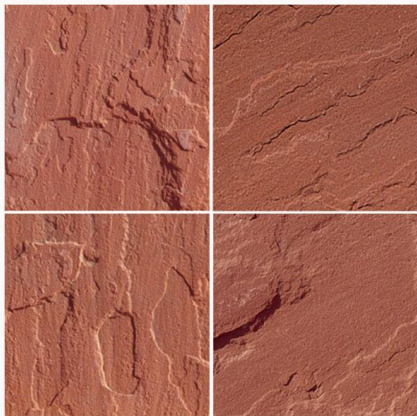

NATURAL ZEERAGREEN

ZEERA GREEN 30x30 Polish

POLISHED ZEERA GREEN

ZEERA GREEN 30x30 Polish

S
A
N
D
S
T
O
N
E

A
G
R
A

R
E
D

A
U
T
U
M