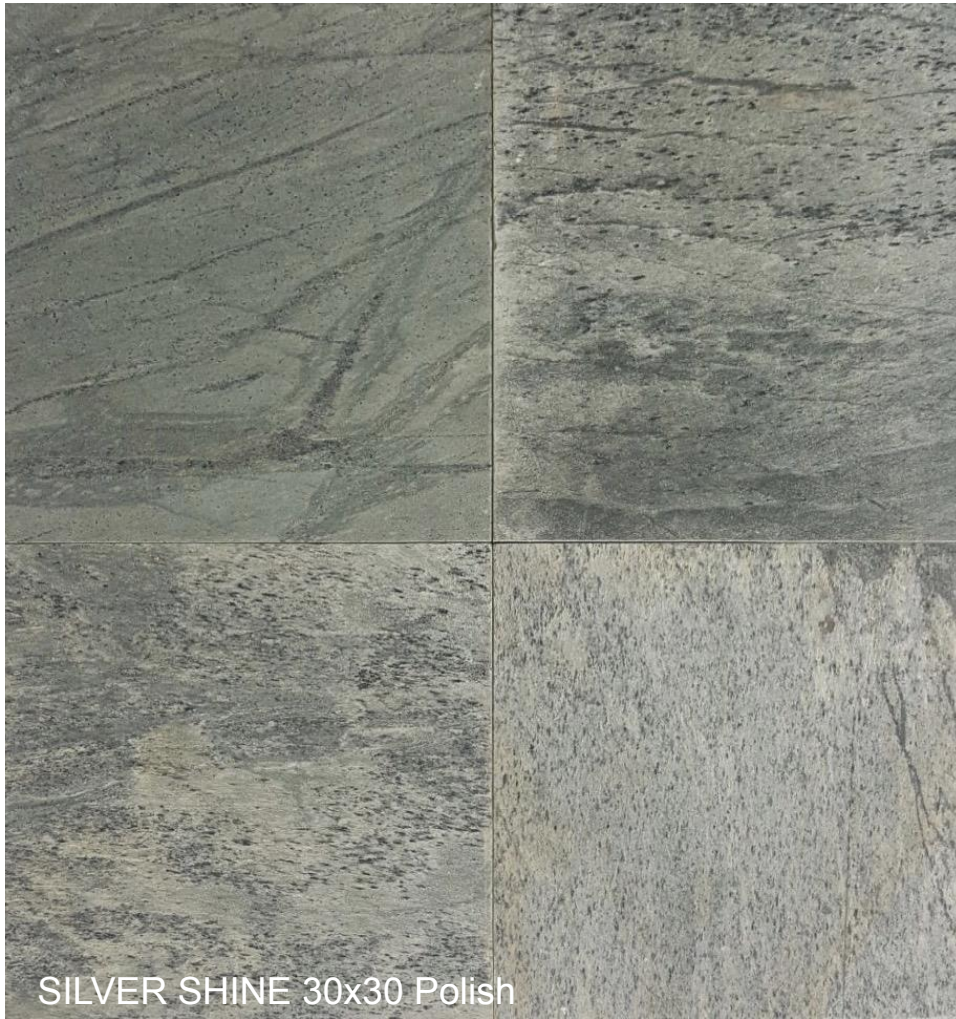

SILVER SHINE 30x30 Polish

POLISHED SILVER SHINE