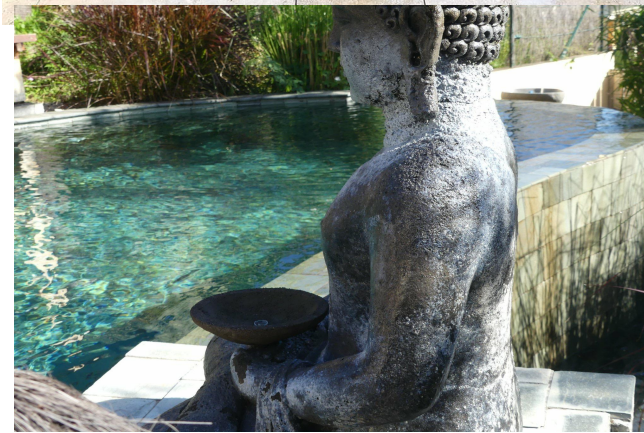

POLISHED DEOLI GREEN

DEOLI GREEN 60x30 POLISH

DEOLI GREEN 30x30 polished

C
O
P
P
E
R

S
L
A
T
E

Copper quartzite is a pale reddish-brown quartzite with attractive patterns in darker shades over its surface. Its unique looks are complemented by amazing texture and excellent properties that eventually make it apt for both indoor and outdoor applications. This stone is universally used for flooring, roofing, paving and wall cladding