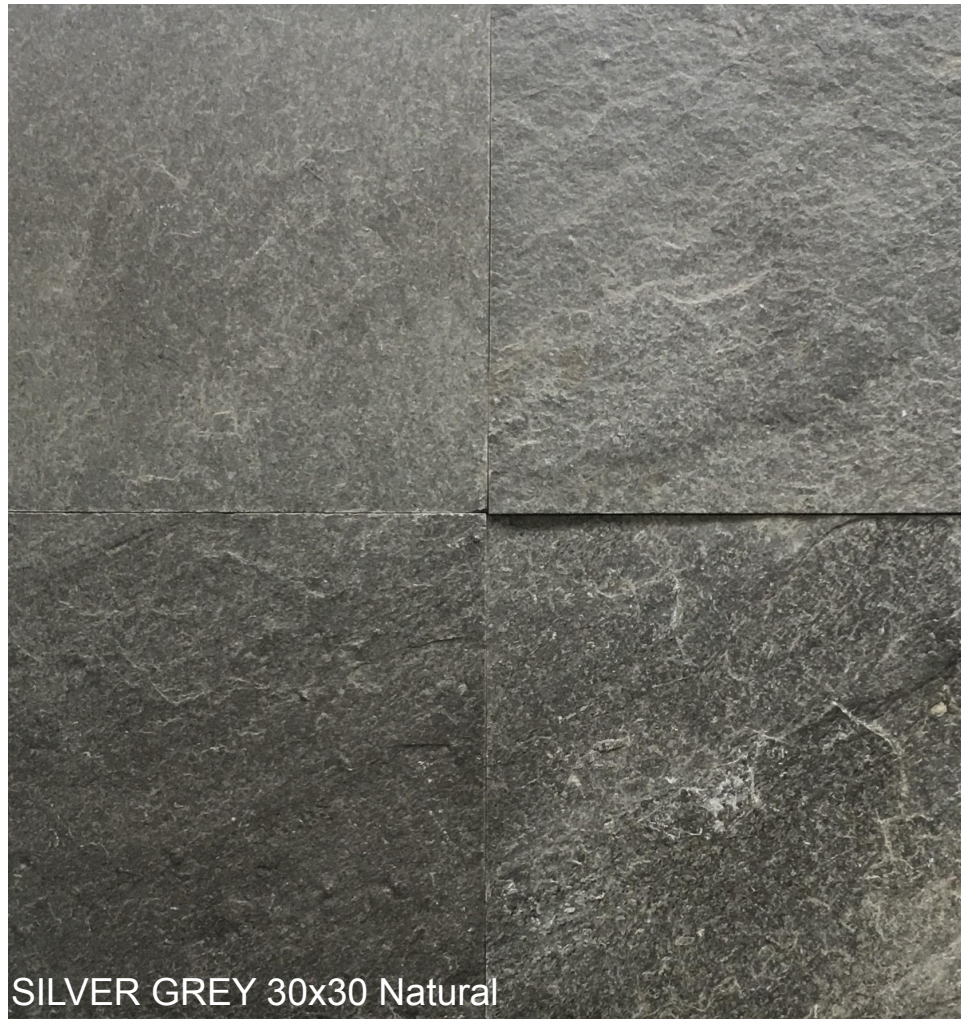

SILVER GREY 30x30 Natural

NATURAL SILVER GREY