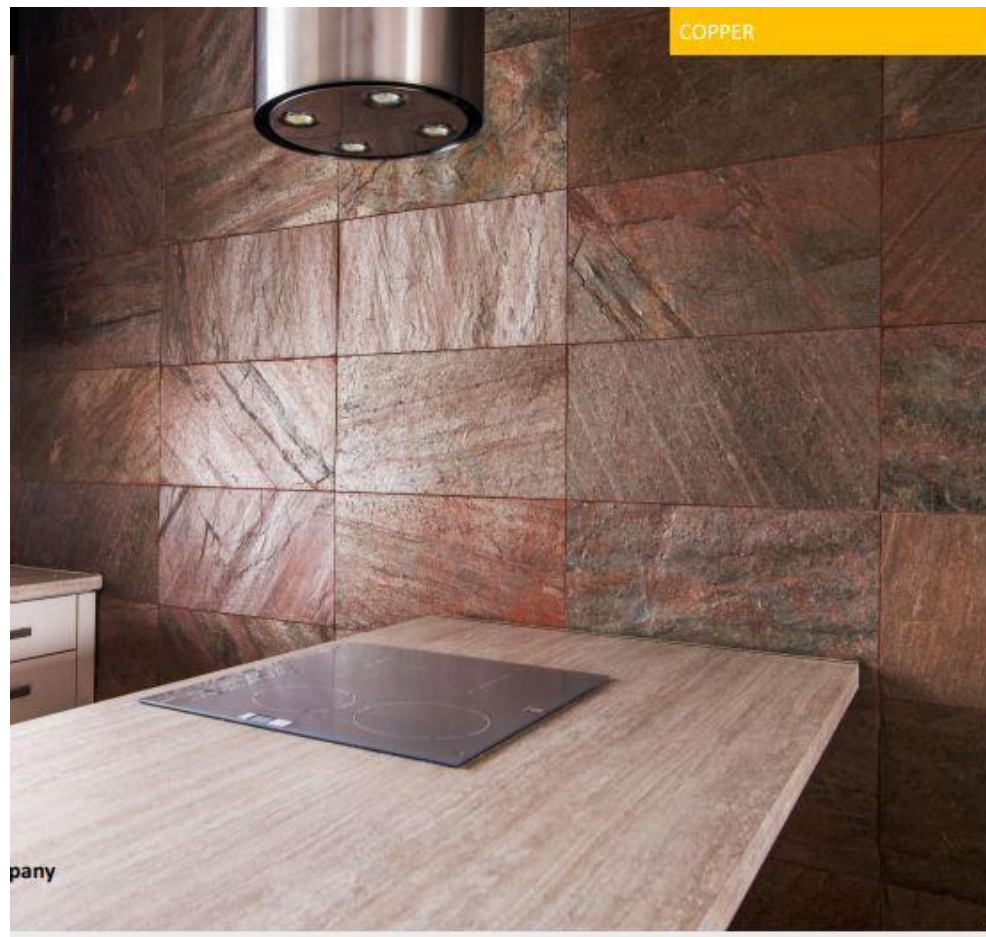

Copper Natural slate as elevation