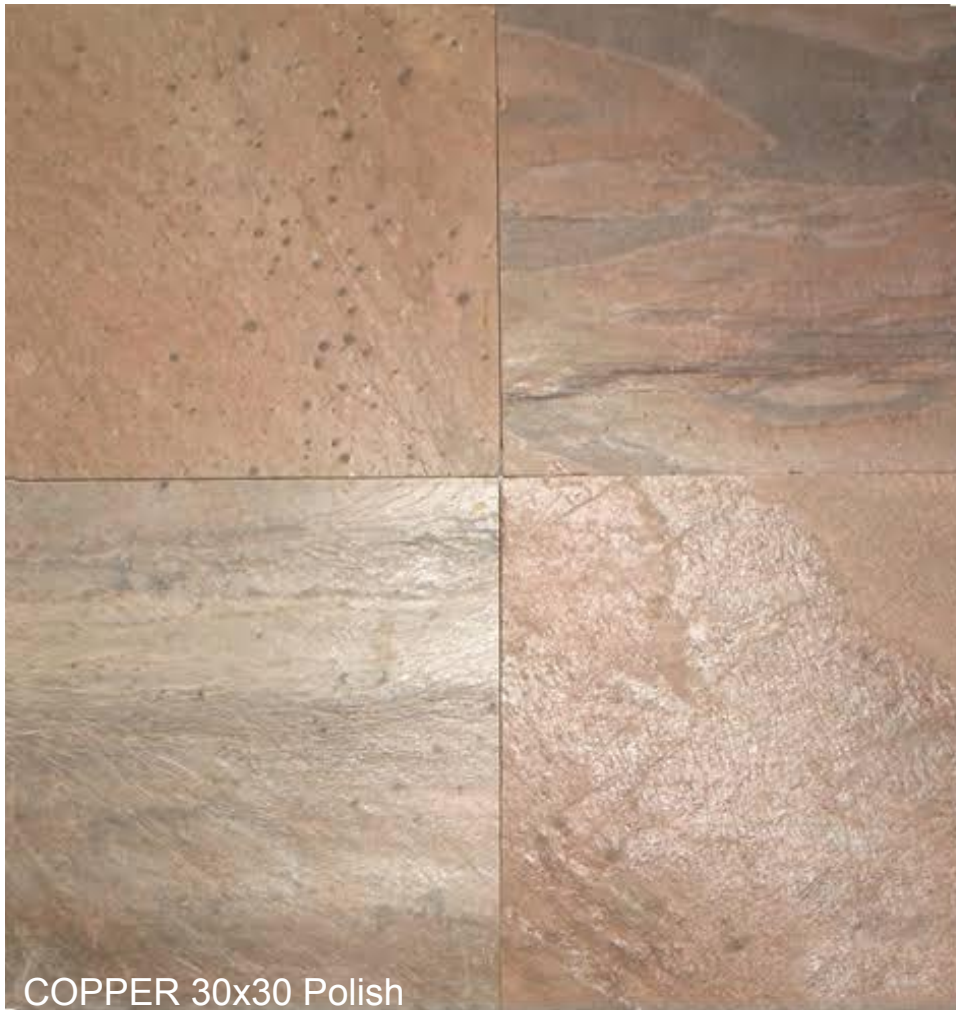

COPPER 30x30 Polish