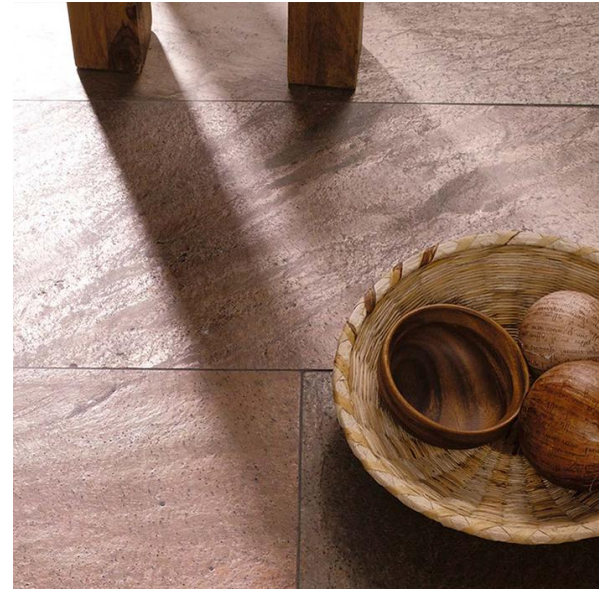

COPPER POLISH IN BATHROOM AND FLOORING