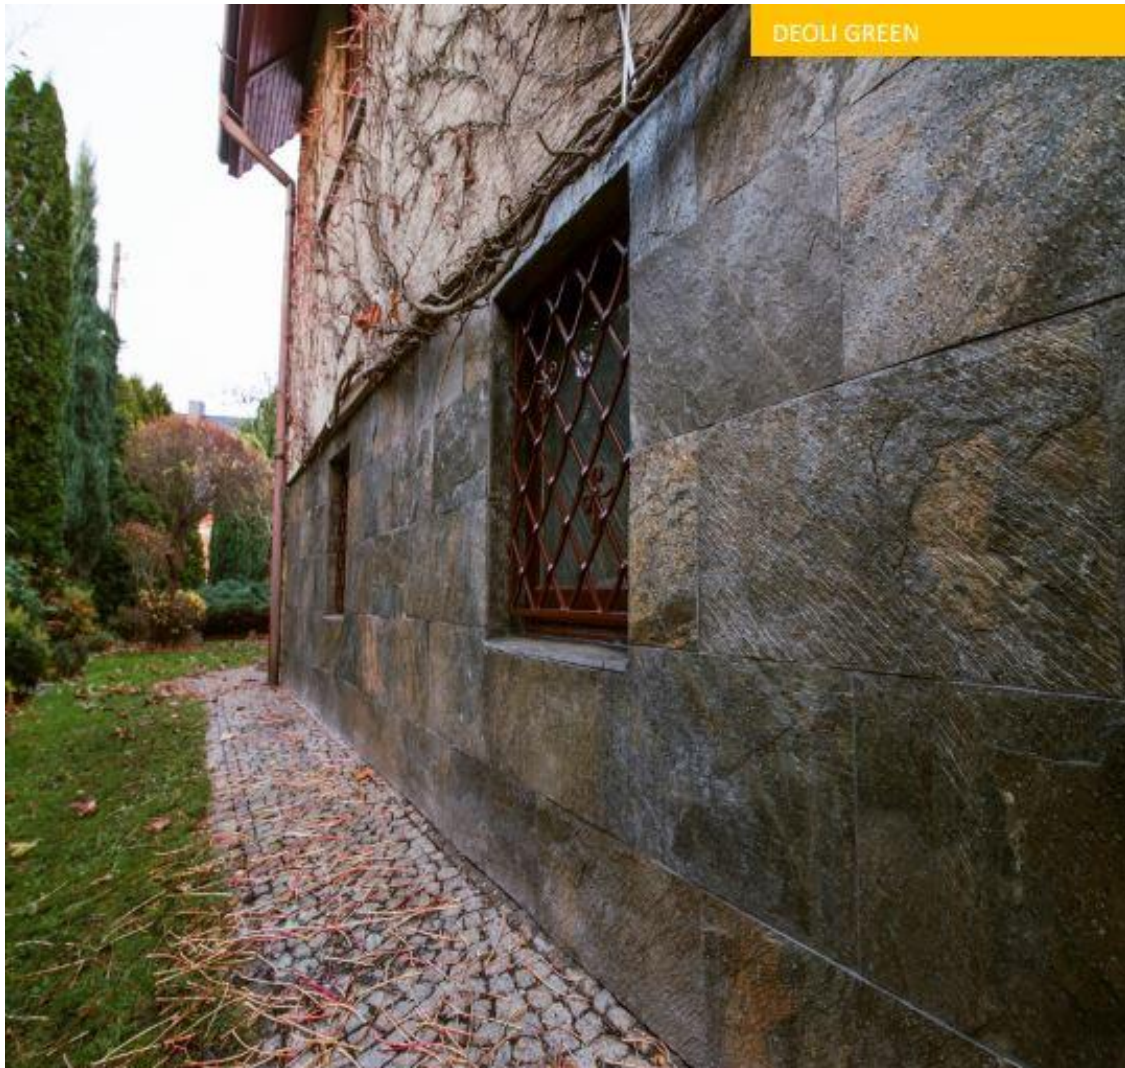

DEOLI GREEN

DEOLI GREEN NATURAL
SIZE:-60X30CM
THICKNESS:-12MM(+/-3+