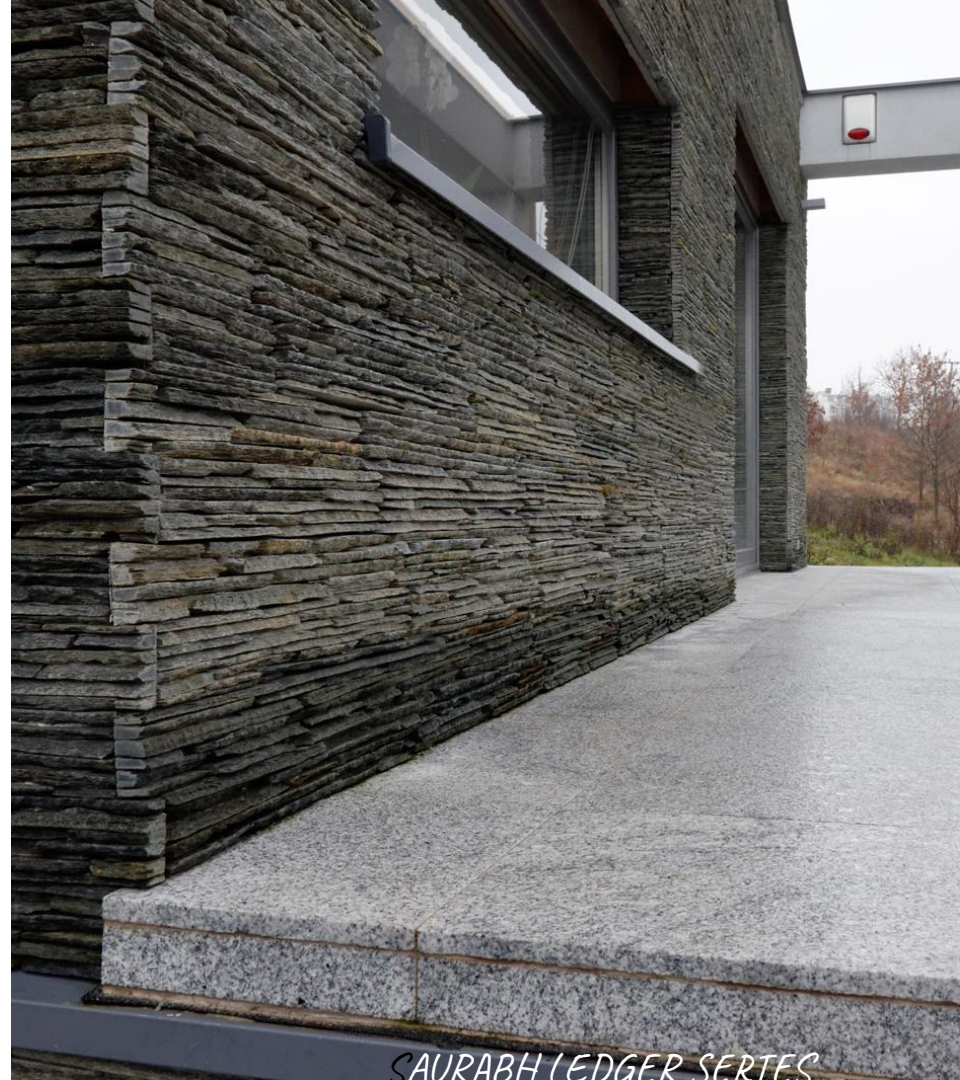

SAURABH LEDGER SERIES

*G
R
E
E
N*

*A
P
P
L
I
C
A
T
I
O
N*