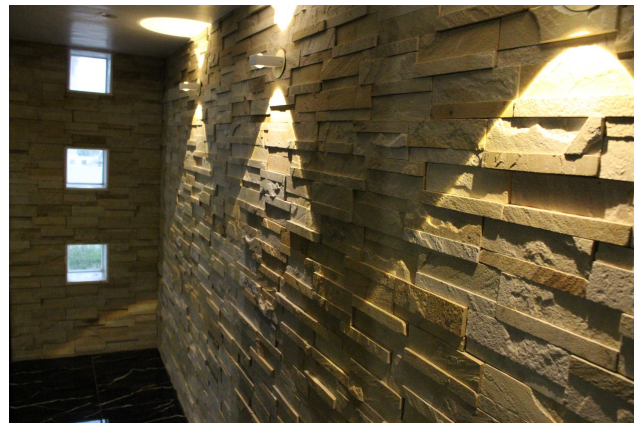

SAURABH LEDGER SERIES

SILVER GREY

Size:-60x15

SAURABH LEDGER SERIES

SAURABH LEDGER SERIES

Copper

Size:-60x15

SAURABH LEDGER SERIES