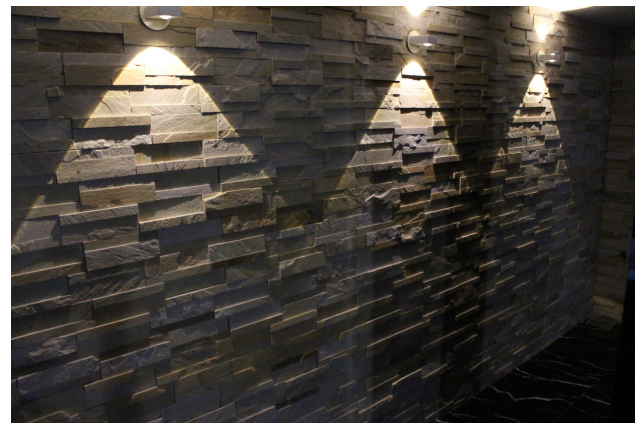

SAURABH LEDGER SERIES

SILVER GREY

Size:-60x15

SAURABH LEDGER SERIES

SAURABH LEDGER SERIES

Copper

Size:-60x15

SAURABH LEDGER SERIES