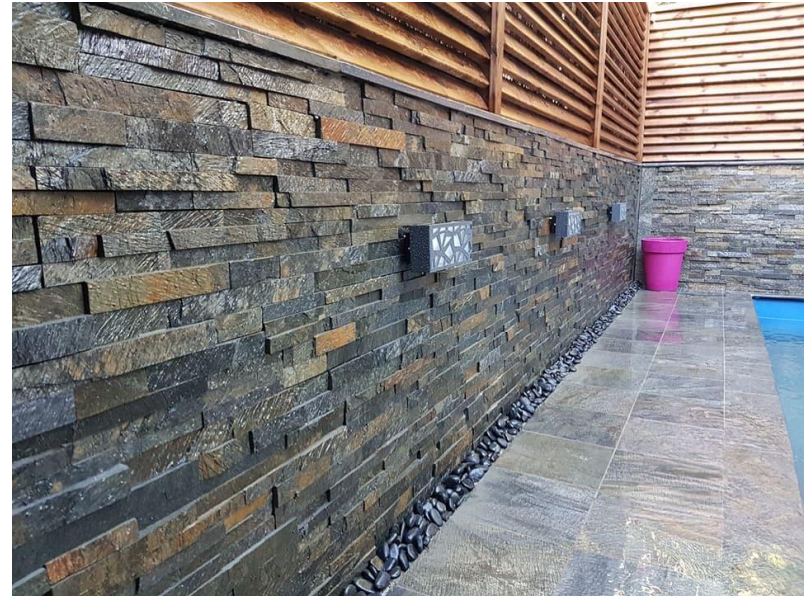

SAURABH LEDGER SERIES

***D
E
O
L
I***

***G
R
E
E
N***

SAURABH LEDGER SERIES

SAURABH LEDGER SERIES

SAURABH LEDGER SERIES

TEAK SAWN PANEL

SIZE:-60X15