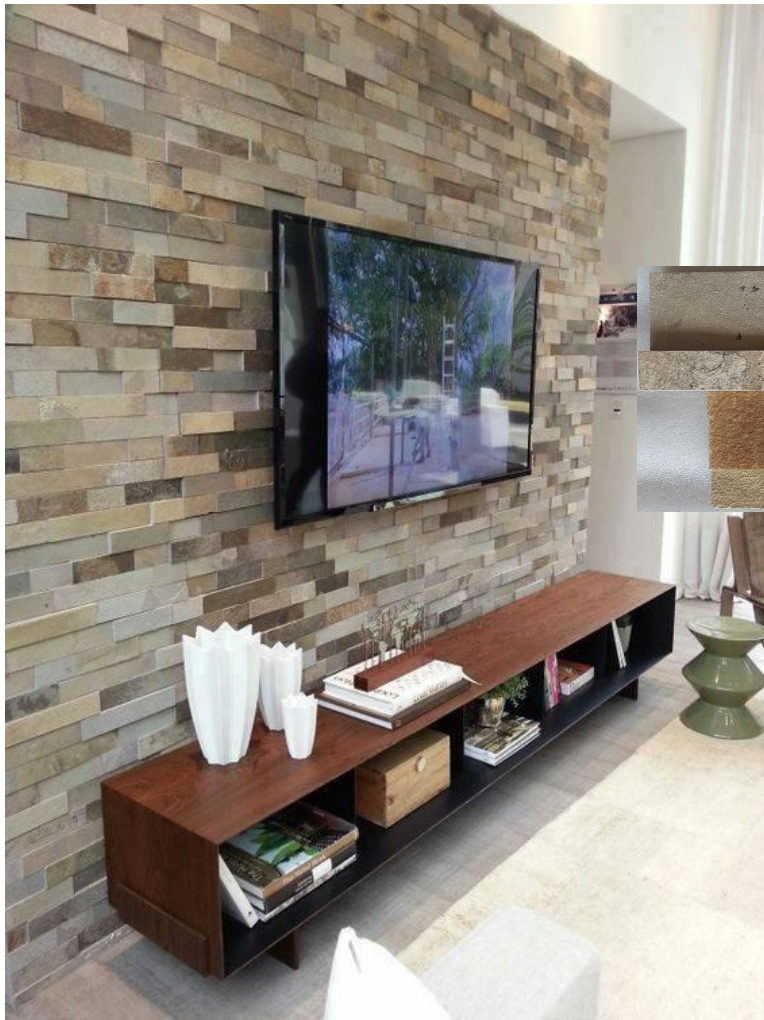

MINT RUSTIC

SIZE:-60X15

Application:- Exterior

pkg/box- 6pcs

pcs/crate-144pcs

SAURABH LEDGER SERIES