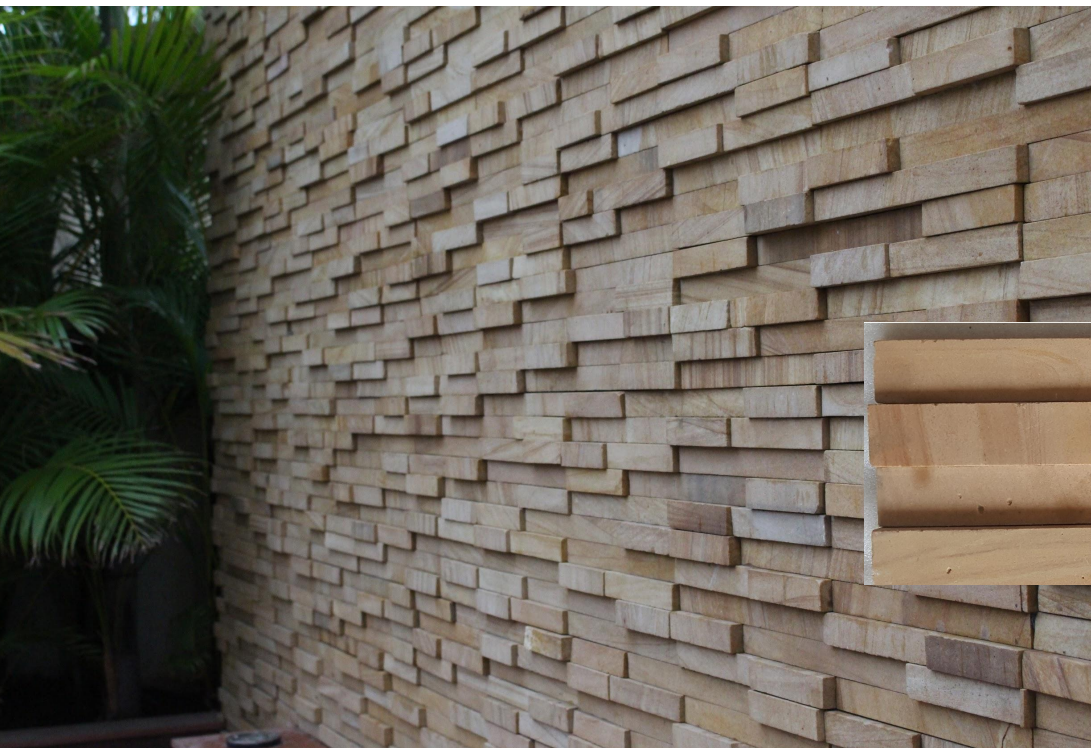

SAURABH LEDGER SERIES

***D
E
O
L
I***

***G
R
E
E
N***

SAURABH LEDGER SERIES

SAURABH LEDGER SERIES

SAURABH LEDGER SERIES

TEAK SAWN PANEL

SIZE:-60X15