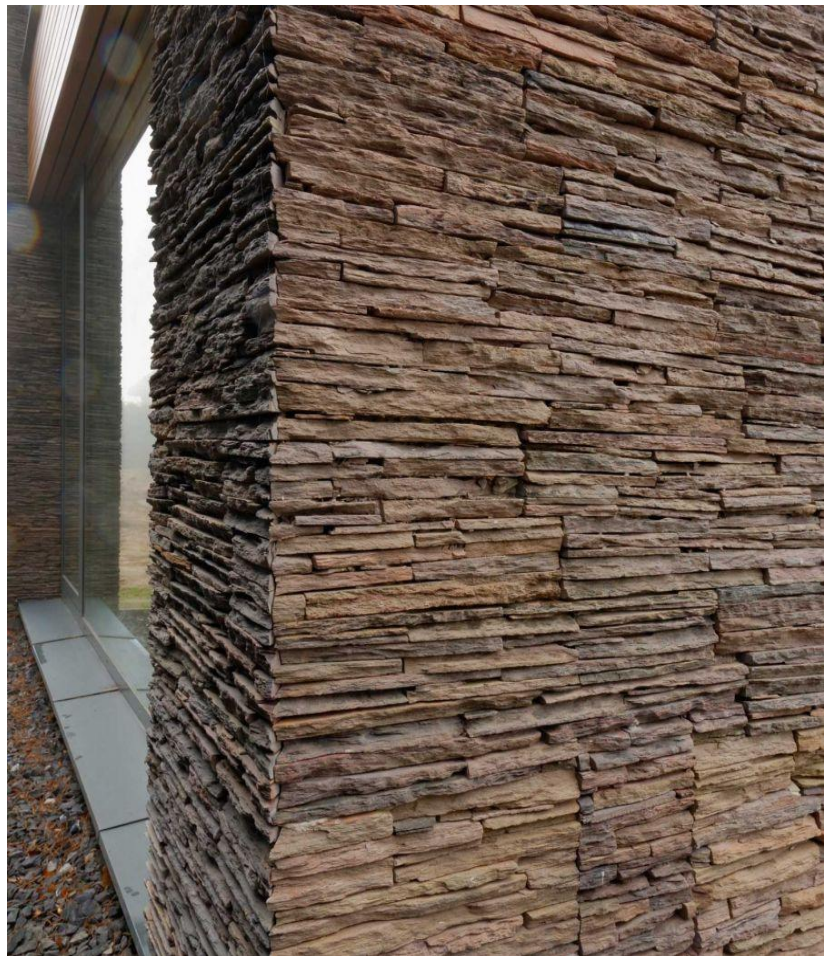

*C
O
P
P
E
R*

*A
P
P
L
I
C
A
T
I
O
N*

SAURABH LEDGER SERIES

VELCANO WATERFALL
Size:-30x15 CM

SAURABH LEDGER SERIES

SAURABH LEDGER SERIES

V
E
L
C
A
N
O

A
P
P
L
I
C
A
T
I
O
N