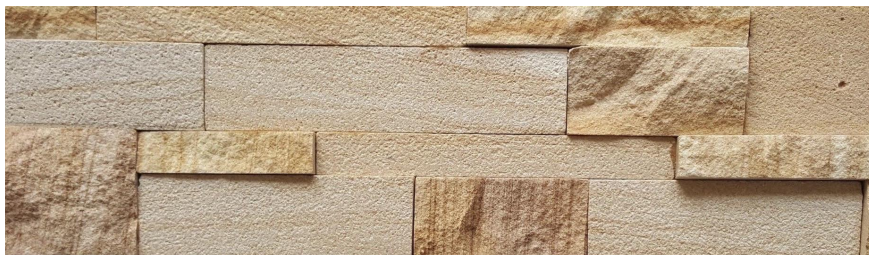

ZEERA GREEN

SAURABH LEDGER SERIES

SILVER GREY

MINT RFSB

TEAK RFSB

ANTIQUE BLACK SPLITFACE

VELCANO MULTY

VELCANO ANTIQUE